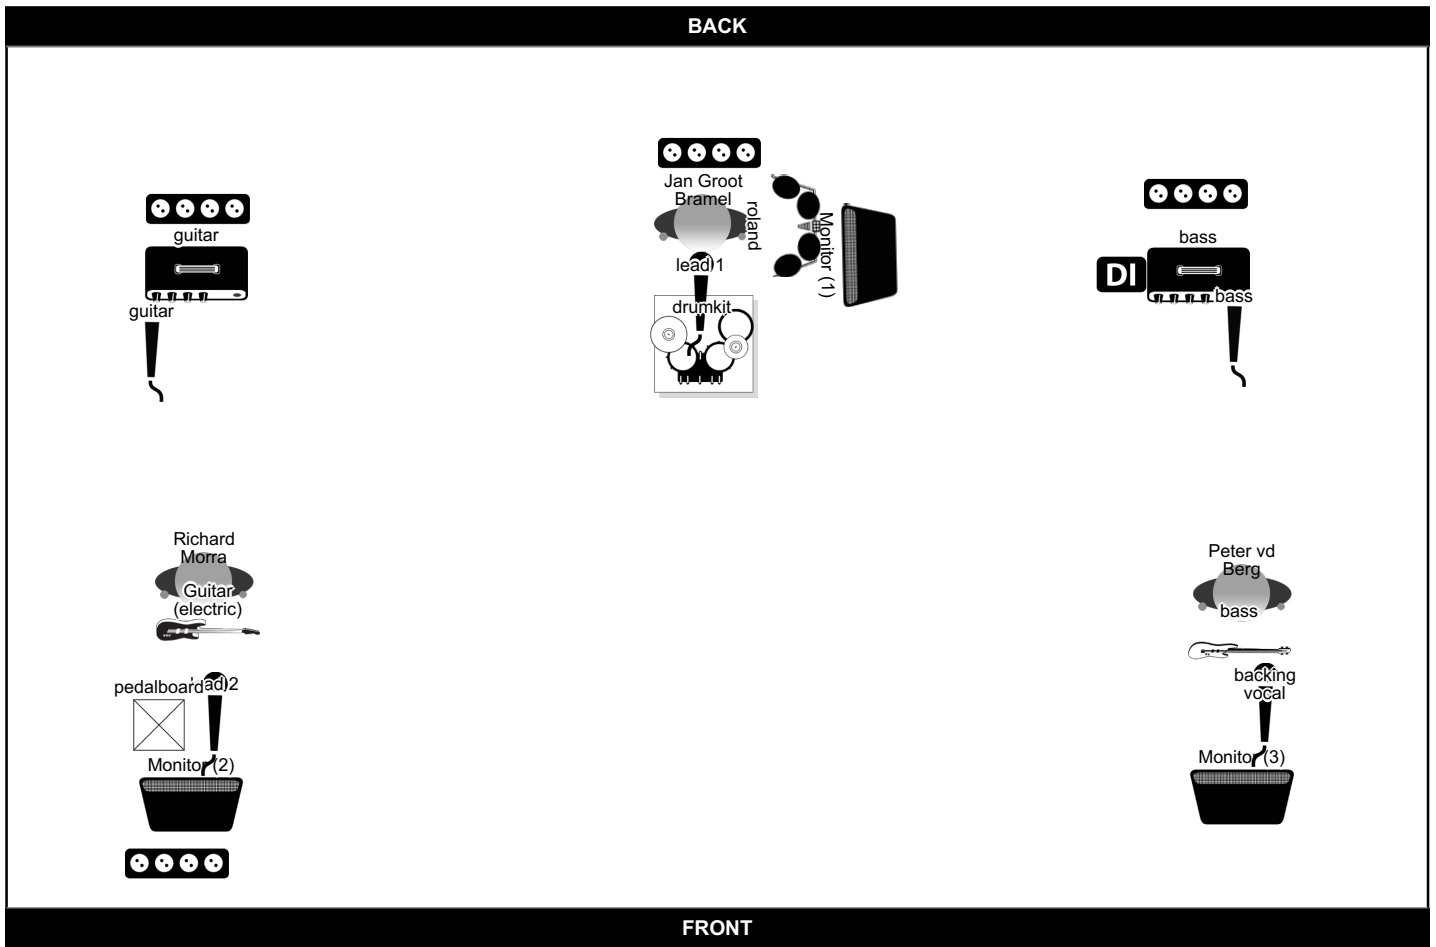

## Extra Info

back-drop 2.5 X 1.25 meter  
 Richard Line 6 G50 wireless  
 Peter Line 6 Relay 30 wireless  
 each member needs 5-piece socketblock

Gretch drumkit: left to right

- \*percussion pad Roland
- \*Hihat 15 inch
- \*Rotom 8-12 inch (if space is available)
- \*snare/drumkruk
- \*ride 16
- \*Ridestand & lpad (no power)
- \*Tom 1 & 2 (10-12 inch)
- \*bass drum 22 inch (double pedal)
- \*footswitch lpad
- \*crash/bell 20 inch with cowbell
- \*floortom 16 inch
- \*floortom 18 inch (if a big riser is available)
- \*ride/bell 22 inch (& tambourine)