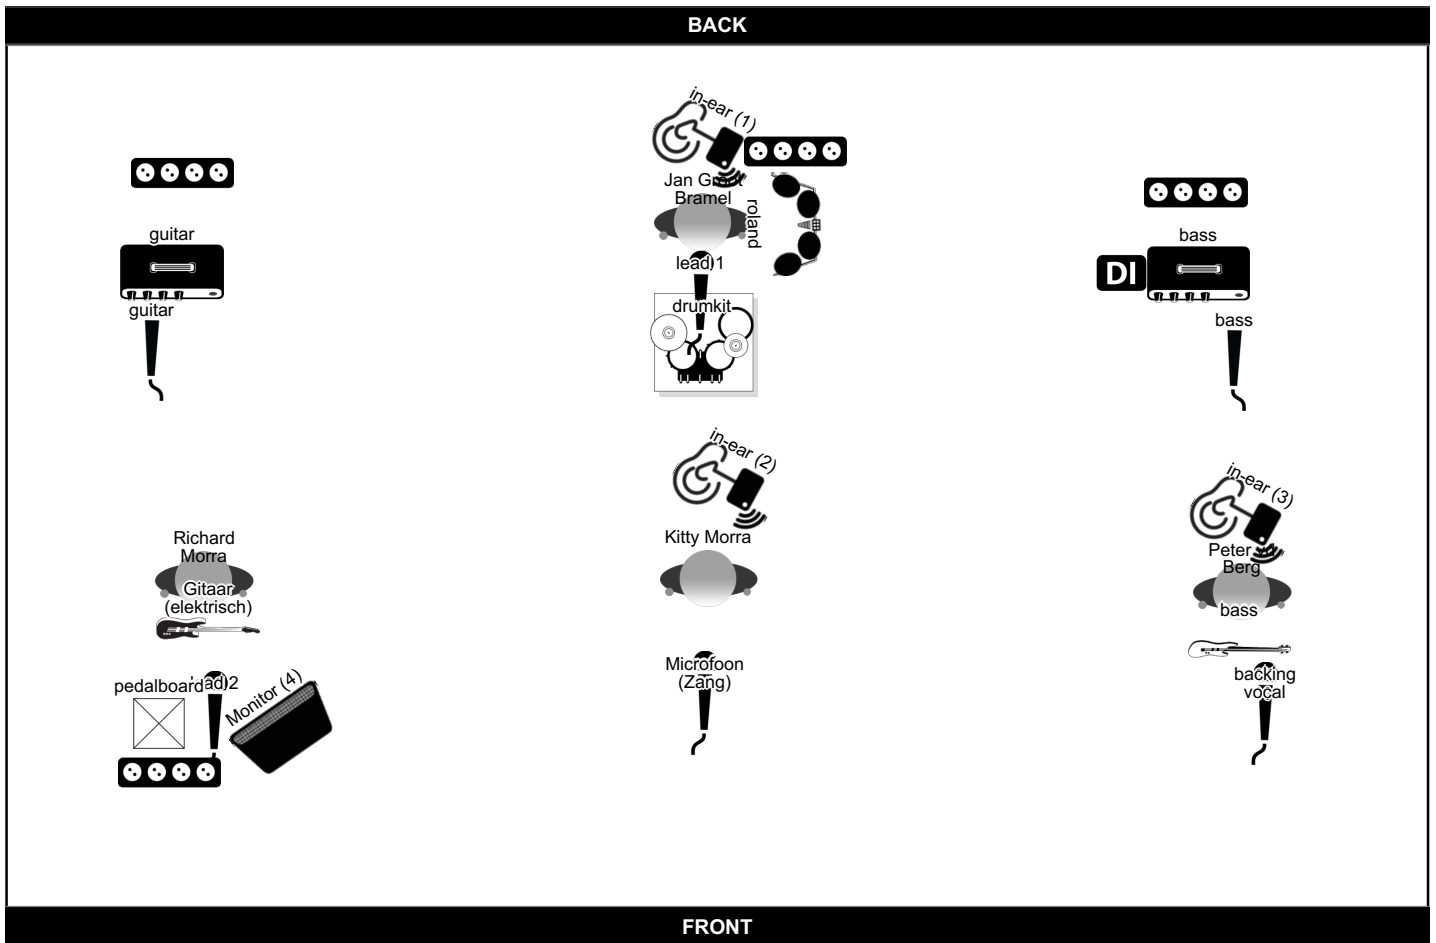

### Extra Info

- back-drop 2.5 X 1.25 meter
- Richard Line 6 G50 wireless
- Peter Line 6 Relay 30 wireless
- In-Ear monitor for each member
- Richard and Peter use Shure Wireless in-ear system
- Jan uses headphone for in-ear
- Monitor mix by bandmembers Behringer XR 18 wireless

each member needs 5-piece socketblock

Gretch drumkit: left to right

- \*percussion pad Roland
- \*Hi-hat 15 inch
- \*Rotom 8-12 inch (if space is available)
- \*snare/drumkruk
- \*ride 16
- \*Ridestand & Ipad (no power)
- \*Tom 1 & 2 (10-12 inch)
- \*bass drum 22 inch (double pedal)
- \*footswitch Ipad
- \*crash/bell 20 inch with cowbell
- \*floortom 16 inch
- \*floortom 18 inch (if a big riser is available)
- \*ride/bell 22 inch (& tambourine)

### Line Up

Naam	Instrument
Jan Groot Bramel	drumkit, roland, lead 1, backing vocal
Peter vd Berg	bass, bass, bass
Richard Morra	lead 2, guitar, guitar, pedalboard, Gitaar (elektrisch)
Kitty Morra	Microfoon (Zang)